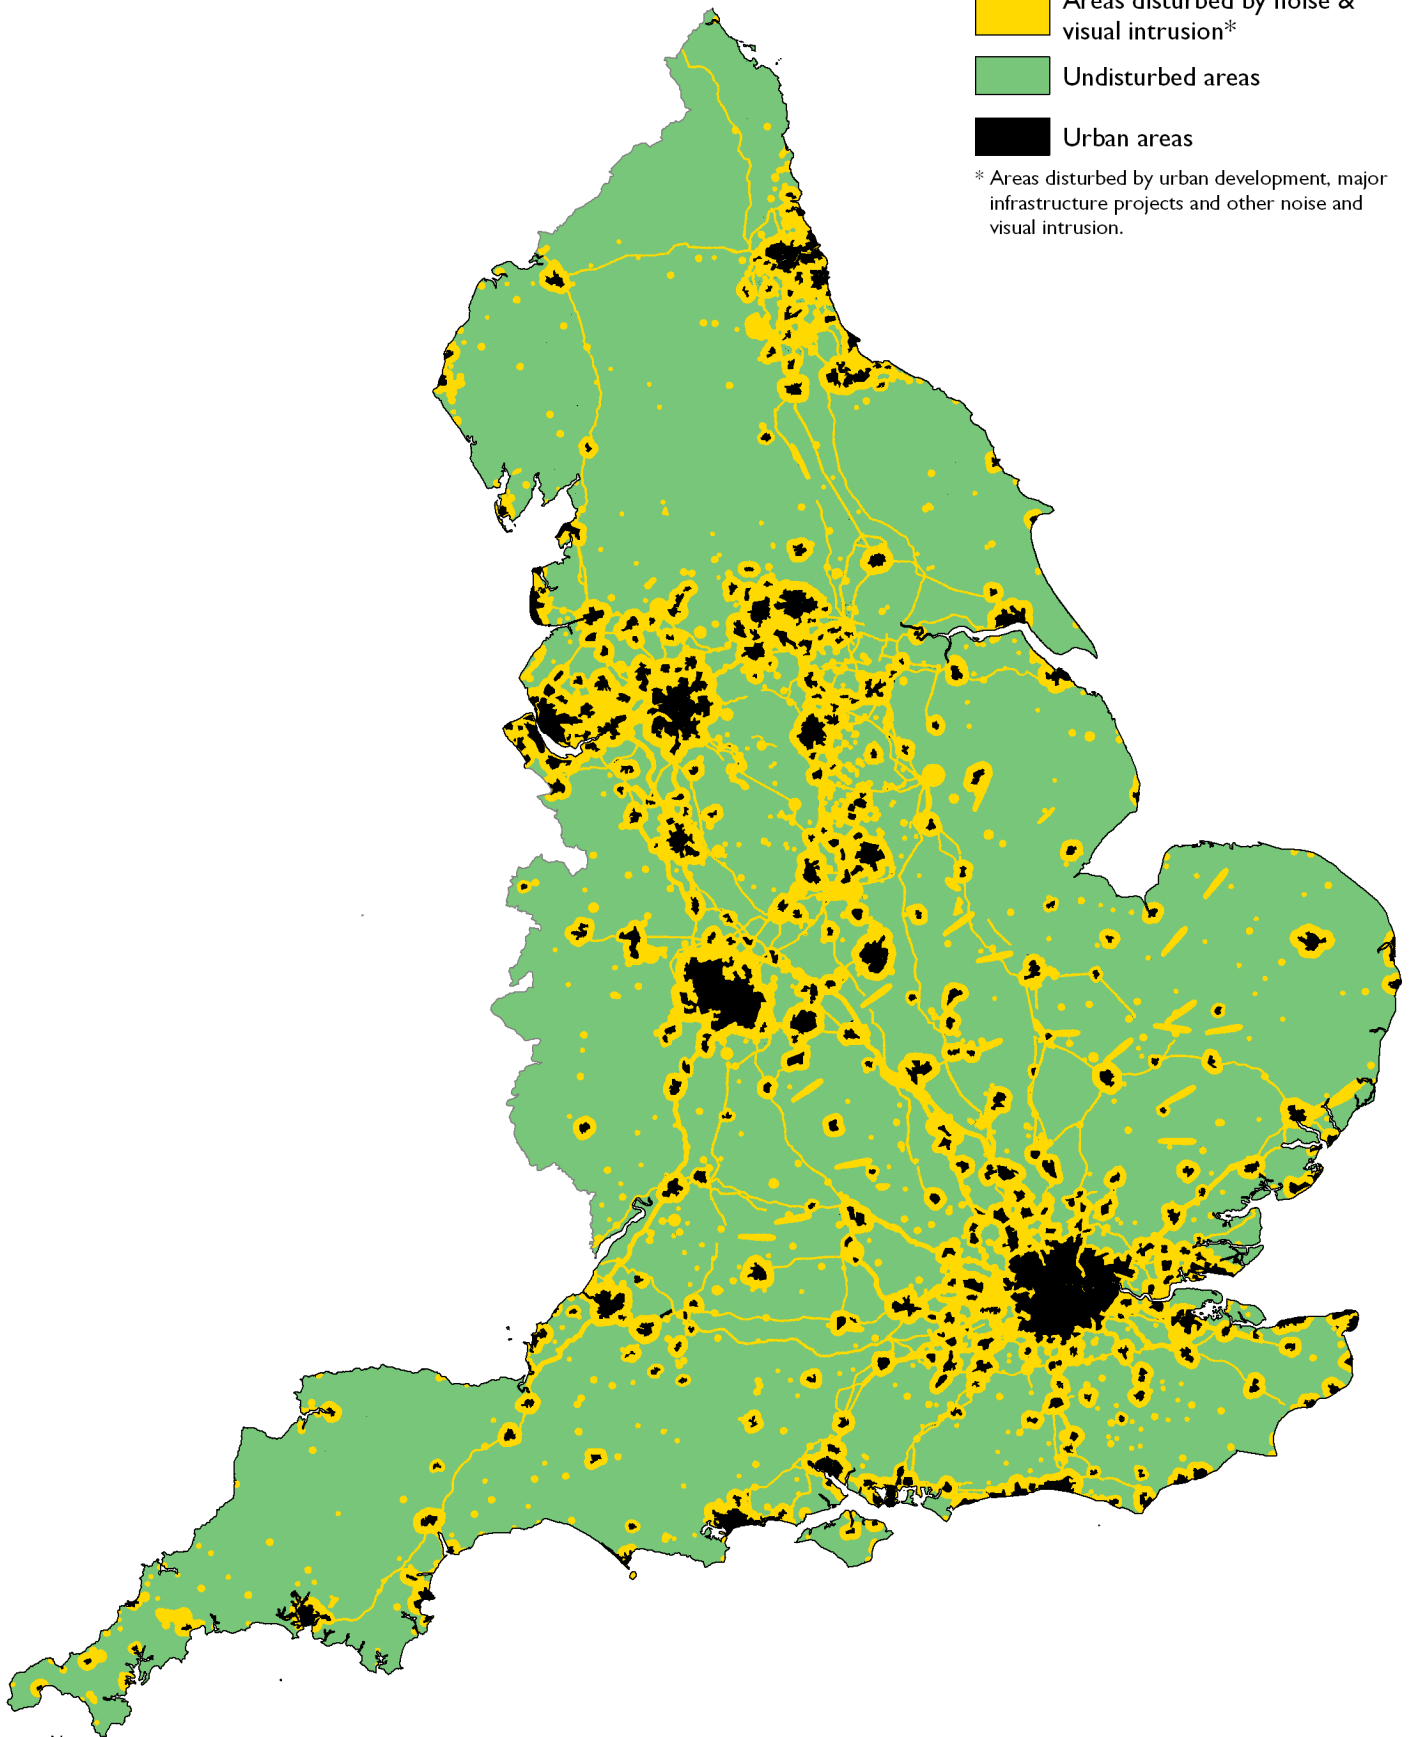

# Intrusion Map: England, early 1960s

## Key

 Areas disturbed by noise & visual intrusion\*

 Undisturbed areas

 Urban areas

\* Areas disturbed by urban development, major infrastructure projects and other noise and visual intrusion.

Campaign to Protect  
Rural England