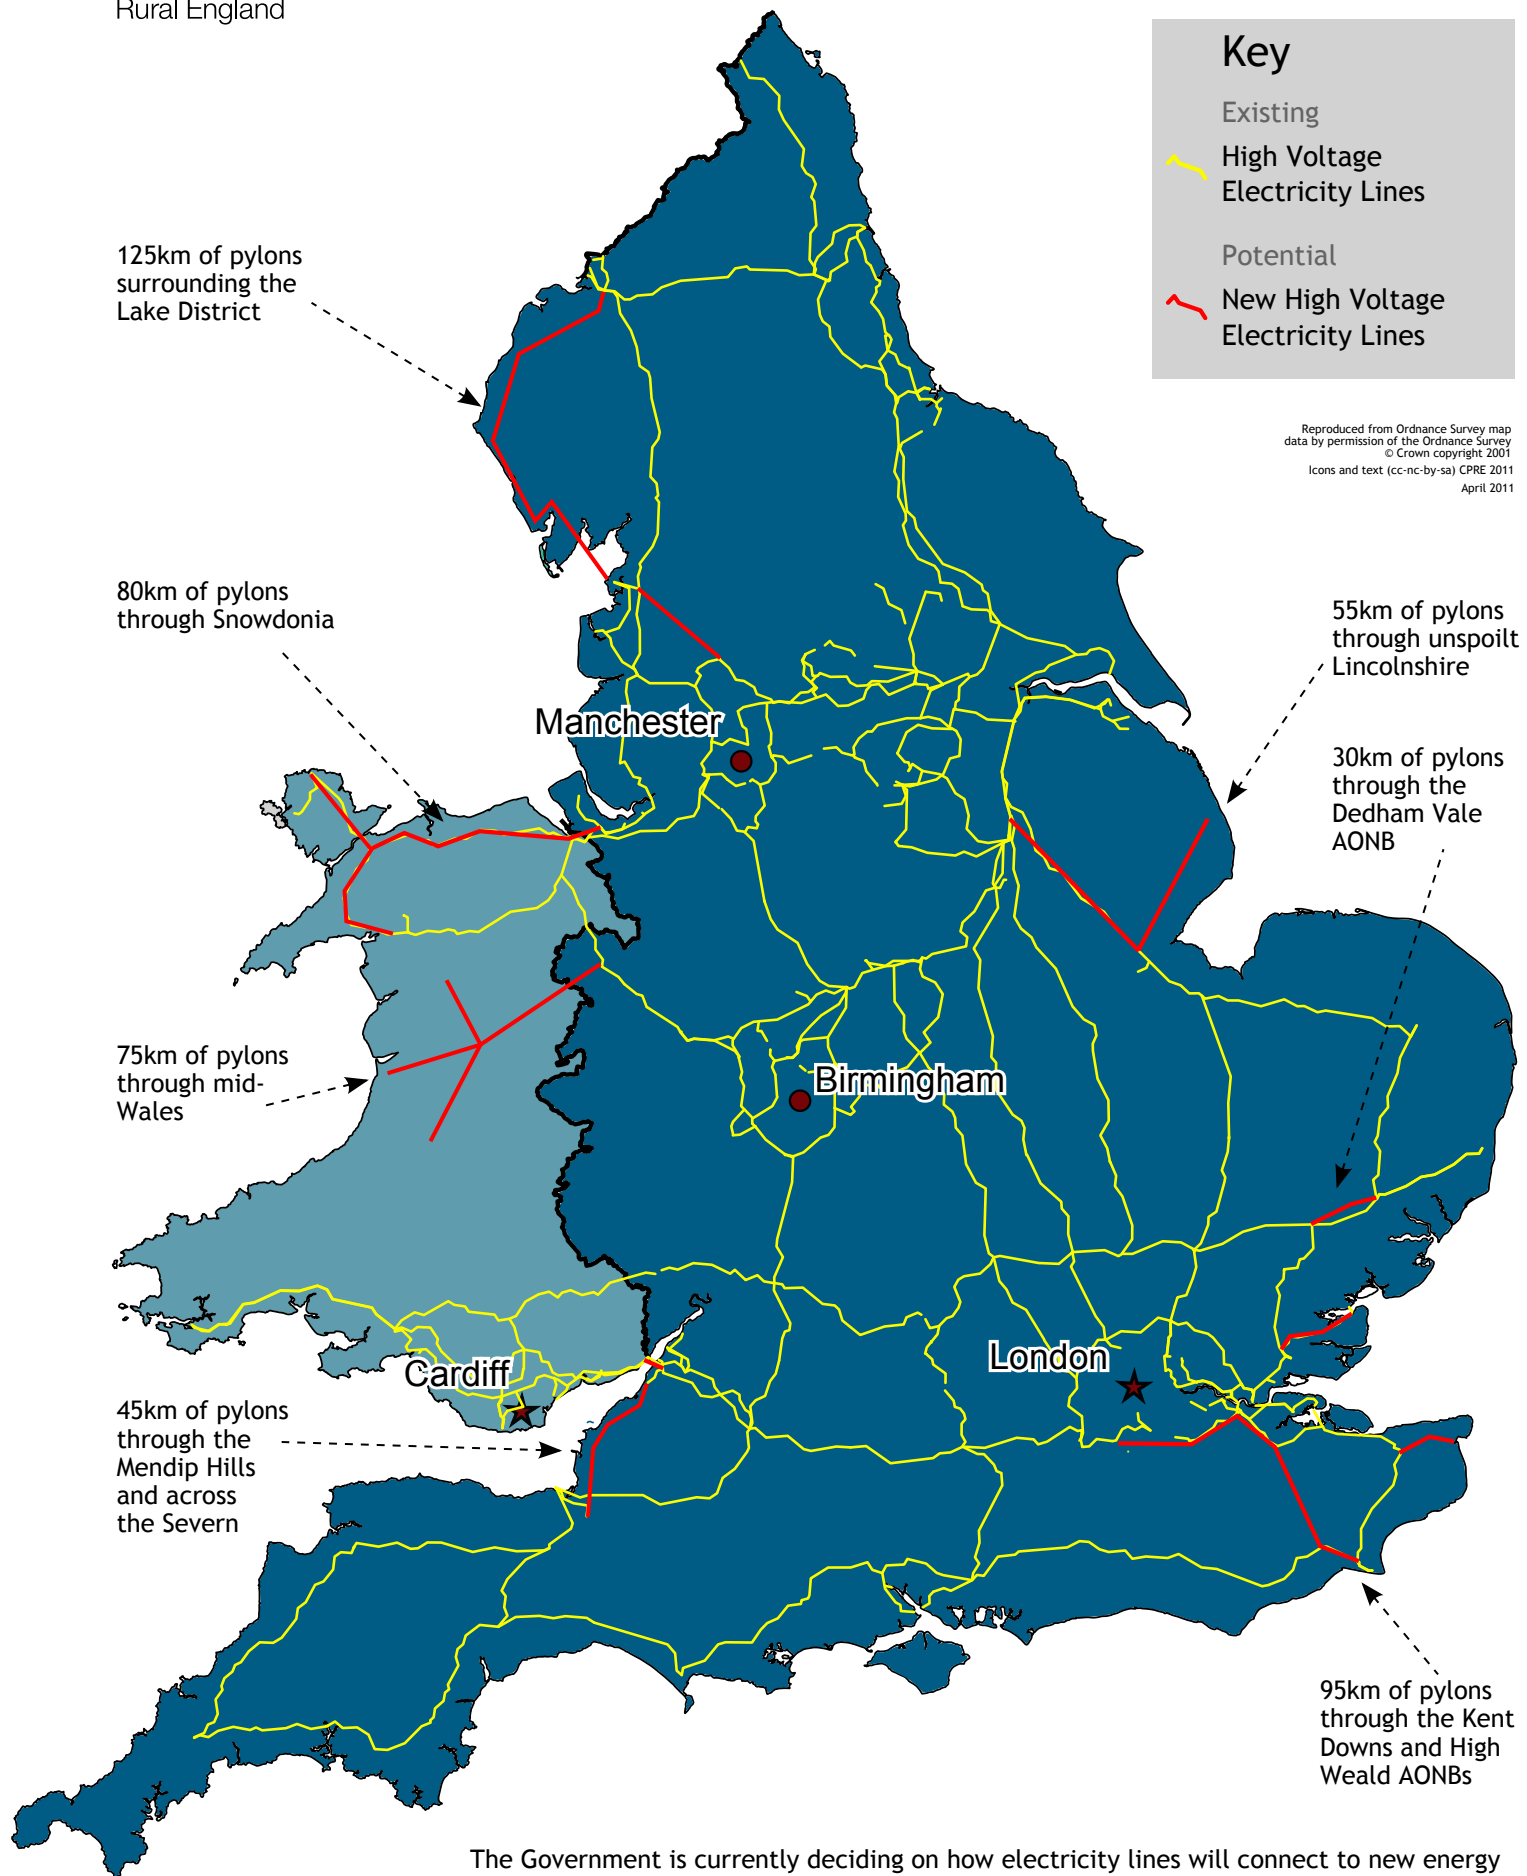

Campaign to Protect Rural England

Wirescapes or Landscapes?

Reproduced from Ordnance Survey map data by permission of the Ordnance Survey © Crown copyright 2001 Icons and text (cc-nc-by-sa) CPRE 2011 April 2011

The Government is currently deciding on how electricity lines will connect to new energy infrastructure. CPRE wants to make sure that England's rural landscapes don't lose out.

Alternatives to new overhead lines, including underground and under-sea cables, along with better use of existing lines, mean fewer overhead lines need to be built. Please visit www.cpre.org.uk to join our campaign against unnecessary new power lines.